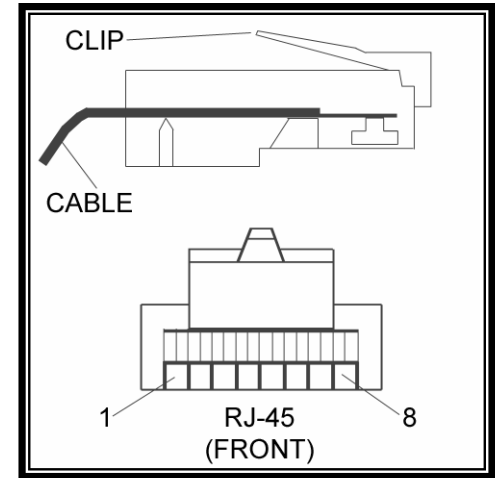

Atron Systems, Inc.

PC-100 to Sam4s **SER-7000** RJ-45 Interface Cable

<http://www.atronsystems.com/techs.htm>

4-1-2005

600-00G01-02003M